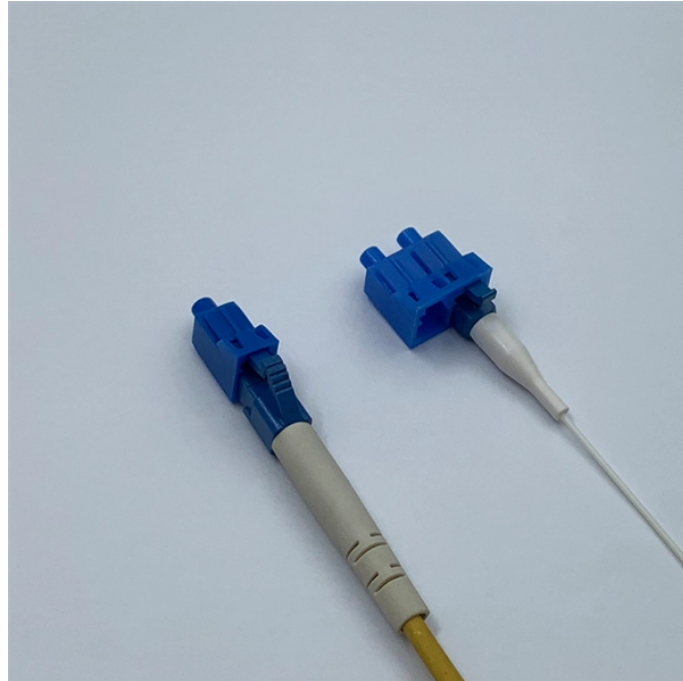

Laying next to the cable tray

Laying next to the cable tray

In designing supports for a cable tray system, consideration should be given to the loads associated with future cable additions and any additional loading that may be applied to the cable tray system (e.g., ...

Learn the best practices for installing cables in trays. This guide covers essential steps, technical requirements, and key details for efficient cable tray installation.

Explore the essential cable tray support spacing requirements for safe and efficient installations. Learn NEC guidelines for perforated, ladder, and wire mesh trays.

Cable tray supports should be strategically positioned so that connectors between horizontal straight sections of the tray fall between the support point and the quarter-point of the span.

This document provides guidance on cable laying and pulling. It discusses various cable laying arrangements including direct burial, cable trays, ducts, and ...