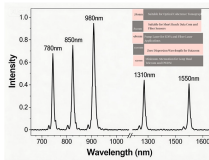

It undertakes the activities and works listed below both inside and outside Lebanon: Import, export and distribution of electrical material, equipment and systems. Manufacturing, assembling, installation ...