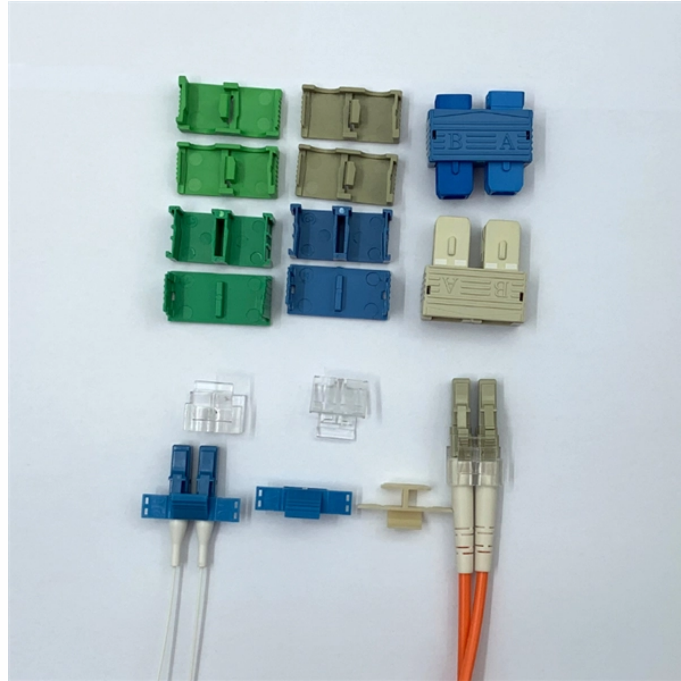

Lifetime Comparison of Pluggable Optical Modules SFP

Overview

Real SFP/QSFP lifespan: 5–7 years in cooled rows, 3–5 in harsh racks. See temperature-cycling effects, key DOM trends (TX bias, RX power), and the simple steps to replace safely. SFP (Small Form-factor Pluggable) is a compact, hot-pluggable network interface module used to connect network devices (switches, routers, firewalls) to fiber optic or copper cables. Think of it as the “translator” for your network equipment, converting electrical signals into optical signals. If you ask three engineers how long an SFP or QSFP should last you'll get five answers, and that's because datasheet MTBF numbers don't tell the whole story. In lab conditions some optics look effectively immortal, but in production the real limits are heat, contamination, mechanical handling, and. This guide provides a detailed, practical comparison of SFP, SFP+, and SFP28 transceiver technologies. We will: Explain the core functional distinctions and standard-defined specifications for each transceiver type. com, we specialize in Cisco-compatible and NS Comm transceivers, offering enterprise customers tested, certified. Optical transceivers, sometimes called optical modules, are the small, pluggable devices that enable high-speed communication over fiber networks. Are pluggable optics dead or alive for the