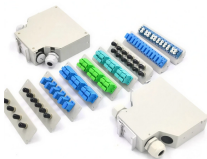

Matthew Ford " Mac " McClung (born January 6, 1999) is an American professional basketball player for the Chicago Bulls of the National Basketball Association (NBA), on a two-way contract with the ...