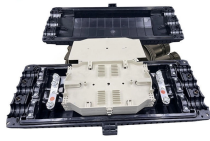

Indzawo Optic Connect

Light Direction Module

Light Direction Module

The Halo LCR6 is a 6 in. direct mount LED module with remote driver/junction box suitable for light commercial applications. This high-powered LED module installs without the use of a ...

Typically, an LED module is actually a group of LED bulbs within a fixture and board that deliver power to it. In simple words, it's an LED device that can easily operate autonomously. When ...

Home Lighting Control Modules Lighting Control Modules Lighting Control Modules

Find versatile directional light bars with programmable flash patterns. Suitable for interior or exterior mounting on construction and emergency vehicles.

The Smart 1 module allows you to simultaneously control up to 8 output lamps with the Smart 1 Controller, Smart Touch, Smart Ghost, Smart Sensor, Smart Switch and Smart Gateway remote ...

An LED module is a nifty gadget designed to be self-contained to function independently or to be added to a complimentary unit. It is made of parts constructed to produce light from a light emitting diode ...