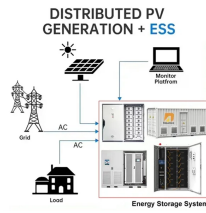

Light and Darkness Switch

@ContextSwitch • 1.37K subscribers • 5 videos Hi I'm Context Switch ...more Hi I'm Context Switch ...more ...more /channel/UCyhRJUPP8PaX0IGd9pHIMRA