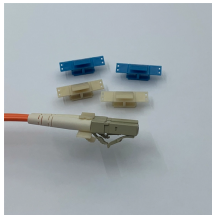

Explore various cable tray types and sizes for electrical installations. Learn about ladder, perforated, solid-bottom, wire mesh, and channel

Approval of IPR shall be obtained for site preparation and marking the cable tray routes and locations of cable tray support before proceeding with the erection and installation work.

Types of Wire Mesh Cable Tray A wire mesh cable tray is an essential component in electrical infrastructure, providing structured support and organization for power, data, and communication ...

Definition of lightweight adjective in Oxford Advanced Learner's Dictionary. Meaning, pronunciation, picture, example sentences, grammar, usage notes, synonyms and more.