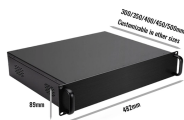

Lightweight Steel Cable Tray

Lightweight Steel Cable Tray

Suspends Cables, Out of The Way, in an Expandable & Versatile Fashion. Perfect for Network, Fiber Optic, Mineral Insulated & Metal Clad Cabling. Kable Kontrol's professional quality Steel Wire Mesh ...

From heavy power cable pathways on oil drilling platforms to data center cabling, explore the cable tray that's strong yet easy to install. Fast installation with dependable support.

Built from high-quality materials, these trays provide excellent support and organisation for cables, ensuring safety and efficiency in any setup. Available in various sizes and finishes, steel cable trays ...

Explore VIATEC Sheet Steel wire cable tray for superior cable management and ventilation, perfect for environments needing air circulation around cables.

Choose from our selection of cable trays, including over 850 products in a wide range of styles and sizes. Same and Next Day Delivery.