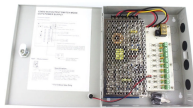

LongXing outdoor power cabinet provides flexible size options, offers the ideal ...