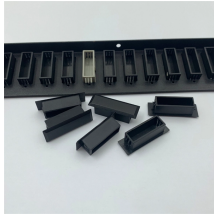

The Base Station Energy Cabinet is a fully enclosed, weather-resistant telecom energy cabinet designed to provide reliable power distribution and battery backup for outdoor communication networks.

This cabinet have 20U 19 inch space and 2 layer battery shelves, use Sandwich structure panel, galvanized steel material, one front door and one rear door. ...

CNTCE outdoor telecom cabinet, network cabinet are constructed to withstand the elements and provide superior protection for active electronics in all environments.

A: We are a professional supplier of Huawei, Emerson and ZTE power supply modules, embedded power systems and rectifier modules with original packaging ...