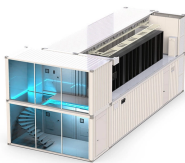

1. We can ship the items by DHL, FedEx, TNT, UPS, EMS, Aramex and China ...