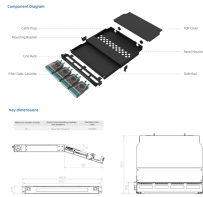

Luxembourg, landlocked country in northwestern Europe. One of the world's smallest countries, it is bordered by Belgium on the west and north, France on the south, and Germany on the ...

Intelligent Patch Panel LS SimpleWin™ Intelligent Infrastructure Management System drastically speeds up and simplifies site planning and daily network provisioning, maintenance and security.

This complete & intelligent-ready physical layer management system uses RFID technology for wireless detection of individual patch cords & real-time monitoring of unintended physical changes in network ...