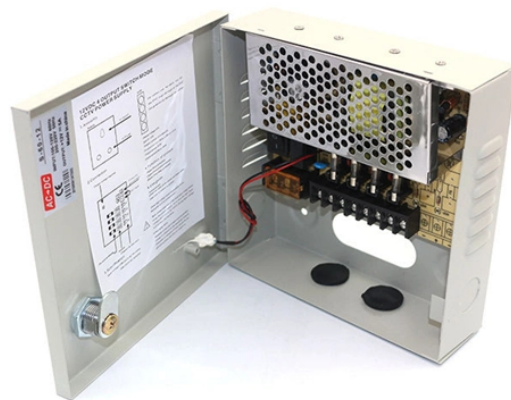

## Malaysia Dual-Core Fiber Optic Patch Cord Processing

### Overview

Our Opti-Core® LC duplex to SC duplex fiber optic patch cord offers reliable data center connections between your equipment using different fiber connector types, ensuring flexibility for your network upgrades. Fiber optic solutions (drawers, panels, connectors. Optic Digital - Structured cabling distributor and supply in Malaysia. Popular search CAT6 network cable CAT6 patch cord FTTH drop cable Optical Fibers Coppers Multimedia Specials Contact Us Fiber Optics Fiber Optic Cables FTTH Drop Cables Fiber Optic Adaptors & Connectors Fiber Optic Patch. Structured Cabling, Fiber Optic, UPS & Power Systems Supply Malaysia. A variety of optical pigtailed cable A variety of Singlemode fiber patch cords A variety of Multimode/OM2 fiber patch cords A variety of Multimode OM3 fiber patch cords A variety of Multimode OM4 fiber patch cords 1x4-64 Optical. Meets ANSI/TIA/EIA 568-B. Patch cords are available in Simplex, Duplex, Single-Mode and Multi-Mode configurations with different length options. The Simplex and Duplex SC Fibre Patch Cords are 3. The FIBER-REX solution includes a full range of low fire hazard free and high performance tight buffered and loose tube cables, a comprehensive. Length: 1M, 1. CATV :Active device termination.

FC-FC Patch cord • Fiber optic data transmission • CATV :Active device termination • Local Area Networks (LANs)

The FIBER-REX solution includes a full range of low fire hazard free and high performance tight buffered and loose tube cables, a comprehensive range of connectors, adaptors, pigtails and patch cords.

The Simplex and Duplex SC Fibre Patch Cords are 3.0mm cordage with push-pull SC connectors terminated on each end. These patch cords are available in Simplex, Duplex, Multi-Mode and Single ...

Multimode, 43G TRANSMITTED BEAM GLASS FIBER OPTIC CABLE, Fiber Optic Pigtail, Fiber Optic Patch Cord, Fiber Optic Connector, Fiber Optic Cable & Multimode and Fiber Optic