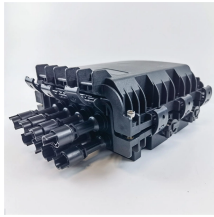

Malaysia Fiber Optic Distribution Cabinet Dual Core

Malaysia Fiber Optic Distribution Cabinet Dual Core

Provides ample space for fibre distribution and storage, ensuring easy installation and operation. Designed for full front-side access, allowing convenient maintenance. Dual lateral canals on both ...

[Ready Stock] 96 Port | 3U Fiber ODF Patch Panel SC/UPC Simplex + Pigtail - High Density 19" Rack Mount Distribution Frame (TM/FTTH Standard) RM 828.00 RM 738.00 set

Product Description #FDC 144-288 Fibers Outdoor Fiber Optic Distribution Cabinet (FDC) (INTERNAL is EMPTY) #allo Housing cabinet Material SMC waterproof IP55 Splice and Distribution Tray ...