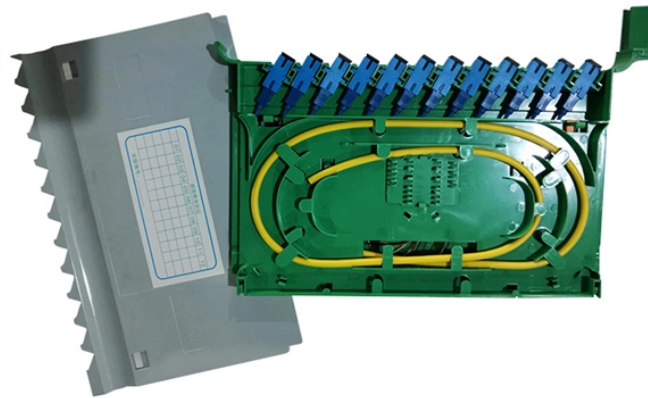

## Mali Tubular Busbar

An aluminium tubular busbar is a hollow seamless conductor that serves as a solid connection point between a large current source (such as a power grid transmission line or transformer) at a ...

Gunmen attacked several locations in Mali's capital and other cities early Saturday in a possible coordinated assault, residents and authorities said.

ROLINX busbars are constructed and manufactured laminated busbars that meet the strictest requirements for railway drive converters, network, wind and solar converters, as well as drives for ...

Aluminum bus bars are often used as electrical conductors in power distribution systems, where heat can easily be dissipated. Because of the low value of the metal, it can be the best economic option ...

Tubular aluminum buspipe offers several advantages over flat conductive aluminum bars. Its shape reduces the corona discharge onset voltage, enhancing stability, while its natural tubular structure ...