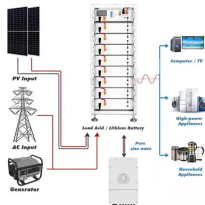

Aluminum bus bars are often used as electrical conductors in power distribution systems, where heat can easily be dissipated. Because of the low value of the metal, it can be the best economic option ...