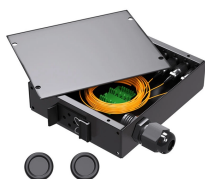

Geographical and historical treatment of Mali, a landlocked country of western Africa, mostly in the Saharan and Sahelian regions, including maps and a survey of its people, economy, ...