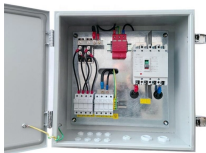

IEK cable tray system consists of various combinations of metal trays, accessories, wall and ceiling pendant fittings necessary for laying the cables in any direction.

45U Vertical Cable Management, 1Set = 2 Pcs. (Left/Right) Black. 20U Vertical Cable Management, 1Set = 2 Pcs. (Left/Right) Black. 24U Vertical Cable Management, 1Set = 2 Pcs. (Left/Right) Black. ...