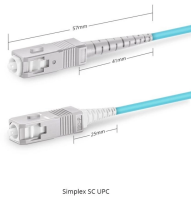

Indzawo Optic Connect

Managed PoE Switch 2 5

Managed PoE Switch 2 5

Flexible, 8-port 2.5 GbE PoE++ switch with a 10 GbE RJ45/SFP+ combination uplink port that can be powered with PoE+++ or an AC power adapter. NOTE: Optional Power Cable is not ...