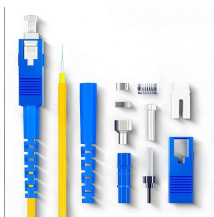

Below you'll find our complete list of printable matching worksheets. On beginning level worksheets, students are asked to match terms to the given pictures. On intermediate and advanced level ...