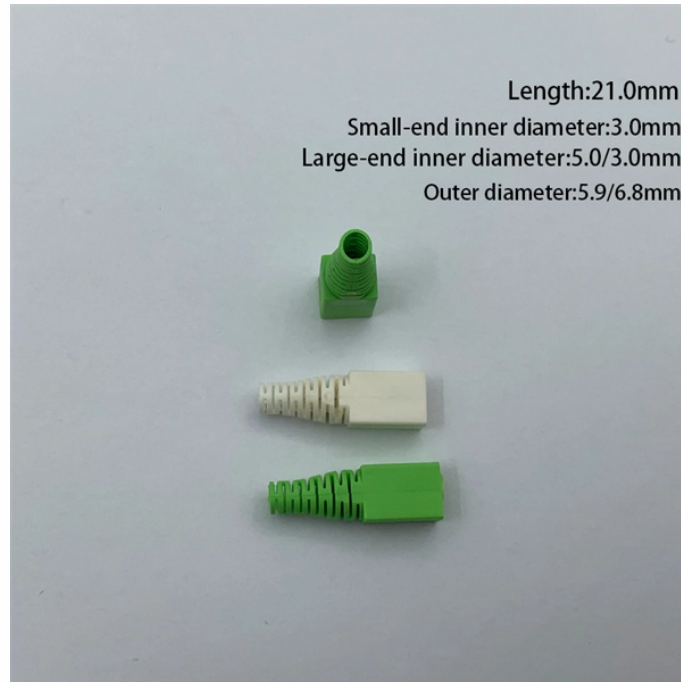

Mesh Distribution Box Fence