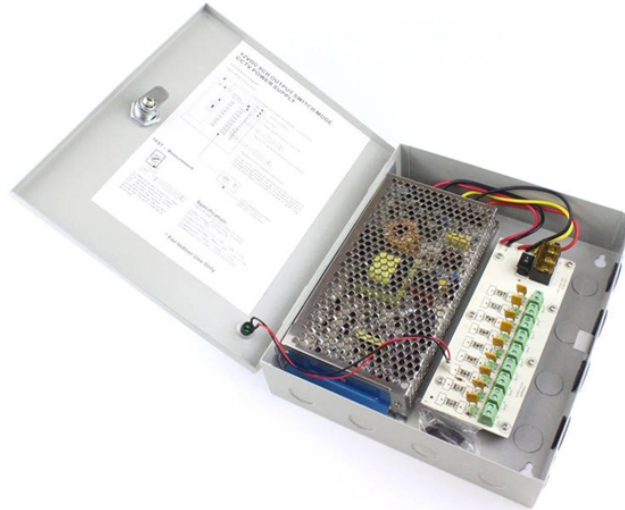

Mini-module data center system quotation

Overview

Whether you need a small-scale on-premise data center or a modular solution for rapid deployment, our expert construction and engineering services ensure reliable performance and long-term success. Prefabricated modules prioritize seamless integration, curtailing onsite labor demands and logistical. Accelerate AI data center deployment with a prefabricated modular pod—factory-built with power and cooling for scalable, high-density IT infrastructure. Eaton's modular data center solutions are custom engineered to site-specific infrastructure requirements including power distribution, IT. Discover the top 10 companies driving the future of modular data centres with innovative, scalable and sustainable infrastructure solutions As computing demands surge, modular data centres are redefining how infrastructure is built, scaled and operated. These Micro Data Centers are.

Mini Data Center-A micro data center (MDC) is a low-scale highly modular data center that includes all the compute, storage, networking, power, cooling, and other infrastructure in one place that required ...