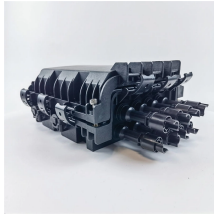

From customized to standardized module solutions for a wide range of applications. Hi 👋 I can help you with questions regarding our products and offerings. Get an overview about our LED Modules ...

Discover a wide range of LED modules for signs, advertising, and decorative lighting. Find waterproof options in various colors and brightness levels.