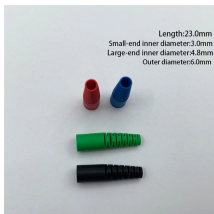

Super Bright Z2835 Series Green LED Light Modules from $ 37.99 Super Bright Z2835 Series Orange LED Light Modules from $ 37.99 Super Bright Z2835 Series Hot pink LED Light Modules from $ ...

The light source of a multi-mode optical module is a light-emitting diode or a laser, while the light source of a single-mode optical module is an LD or an LED with narrow spectral lines.