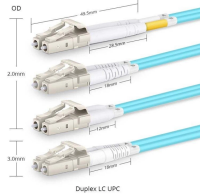

Mother Cable Tray

Mother Cable Tray

Fast installation with dependable support. Everything you need to build a cable management system, including Cablofil wire mesh cable tray, ladder cable tray, prefab assemblies for brand circuit wiring, ...

For ease of installation and accessibility, lay cable and hose in trays instead of pulling it through conduit or raceway. These tray systems allow excellent ventilation and prevent sagging while routing.

Show per page Sort By ShowMeCables Wire Mesh Cable Tray 12"D x 2"H x 10ft. 5pk SS Add to Shopping List Add to Compare Click here for Cable Tray Accessories SKU: SMM5300-SS

Shop for Cable Tray & Accessories at Platt Attaches Wire Mesh Tray to Strut Without Bolts and Nuts or Tools, Hot Dipped Galvanized Finish for Exterior Use (Sold in Multiples of 50)