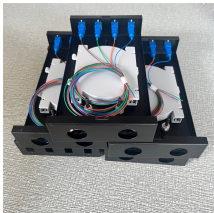

We are a Stainless Steel supplier in the Mozambique, providing a variety of Stainless Steel, if you are interested in the wholesale price of Stainless Steel in the Mozambique, please contact us.