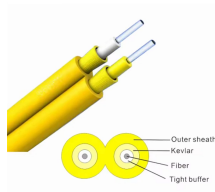

Convert any EST, EDT, or ET time to IST (India Standard Time) instantly — including half-hour increments like 8:30 AM, 9:30 AM, or 10:30 AM EST. Whether you call it Eastern Time, Eastern ...