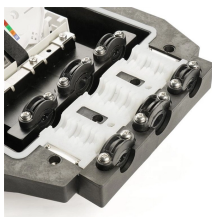

Instantly convert Eastern Standard Time (EST) to India Standard Time (IST). The time difference is 10.5 hours. Interactive converter with 24-hour reference table.

MMI Steel Mills Limited is currently the major regional diversified steel producer in Eastern, Central and Southern Africa. We are one of the few key players in steel manufacturing that are fully integrated - ...

We offer a wide range of ERW stainless steel pipes and tubes in Mozambique, along with highly resilient duplex and super duplex UNS pipes, specifically catering to the infrastructure demands.