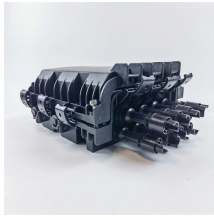

Cool Shield is an industry-leading aisle containment system solutions company. Our experts are ready to customize a solution to fit your data center today!