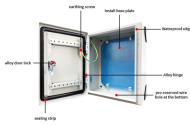

Whether you need to link servers, connect telecommunications equipment, or organize your data center, Premise has the right solution. Our patch cables and cable assemblies come in various lengths and ...

Market Forecast By Type (Simplex, Duplex, MPO/MTP, Others), By Connector Type (SC, LC, FC, ST), By Mode (Single Mode, Multi-Mode), By Application (Telecommunication, Industrial, Military & ...

Discover how fiber patch cords affect network reliability, signal loss, and uptime. Learn why quality jumpers are critical for data centers, FTTH, and campuses.