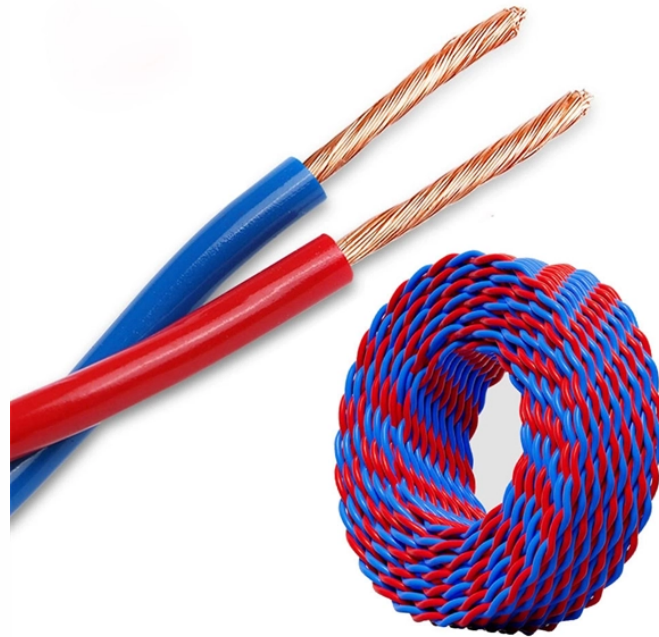

Namibia Fiber Distribution Box 8 Cores

Namibia Fiber Distribution Box 8 Cores

It facilitates fiber splicing, splitting, and distribution while offering robust protection and efficient management for network infrastructure. Suitable for pole or wall mounting, this distribution box ...

The fibre optic distribution box can be fused up to 8 cores and is equipped with a large internal fusion splice box with complete mounting accessories for easy installation of the fibre optic distribution box ...

The 8 port Fiber Distribution Box is sturdy in structure, lightweight in size, and ...

8 Core Fiber Optic Distribution Box. Dawnergy's fiber optic distribution boxes are widely used as a termination point for the feeder cable to connect with the drop cable in the FTTx communication ...

FBR-11607 Fiber-Optic Distribution Box, 8-Core is a high quality product by Bud Industries used for electronic enclosure applications.

DIGISOL FTTH Fiber Distribution Box (FDB) is used as a termination for the feeder cable to split and connect with drop cable in any FTTx application. It's easy to splice, split and manage the fiber in the ...