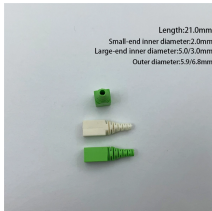

Learn differences between fiber patch panels and ODF. Covers topology placement, splicing, MPO/MTP, OS2/OM4, density, best practices, and FAQ for networks.