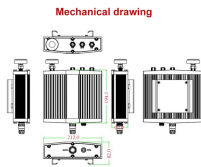

You can contact us by email at sales@machinesequipments for reliable Power Distribution Equipment supplier, we are well-known for our world-class Power Distribution Equipment and one ...