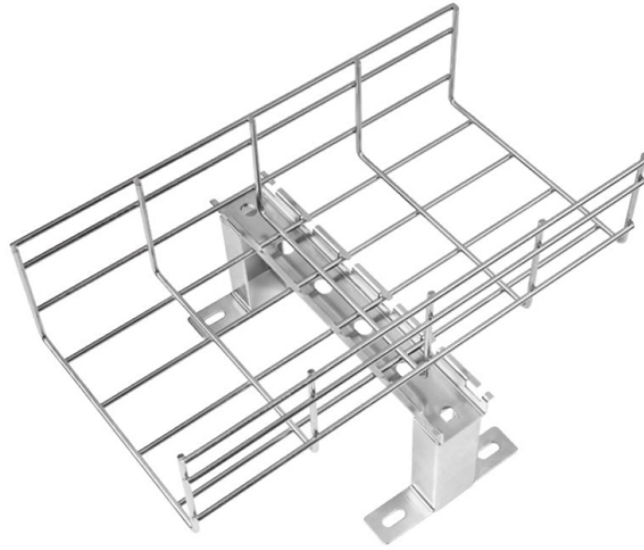

## Nearby pigtail jumper wires

They can provide the same level of performance as pure copper cable at a lower cost and weight. CCAL cables may require higher gauges to carry the same electrical current as pure copper cable, ...

Our cables feature quality six gauge wire with insulated wires are ideal for jumping a large car, mid size truck or SUV, and can also jump things like motorcycles, ATV's.