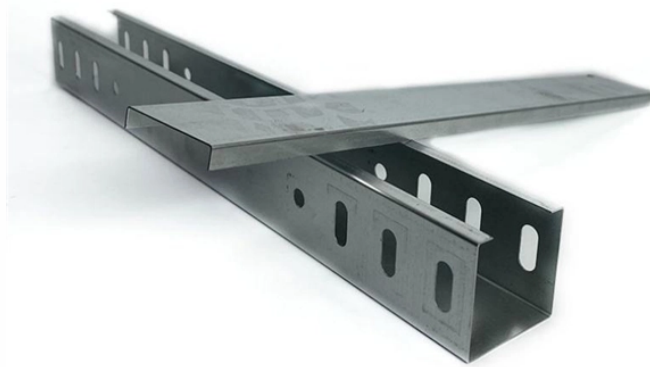

# **Nepal GLC optical module price quote**

## Nepal GLC optical module price quote

The SFP 1.25G BIDI transceiver is a high-performance and cost-effective optical module designed for single-mode fiber (SMF) communication up to 20km using a single fiber. It supports dual data rates ...

Shop online for the new original Cisco GLC-TE 100M RJ45 SFP Gigabit Ethernet Optical Transducer Module at Ubuy Nepal. Get fast and reliable delivery worldwide.

Check GLC-TE= price from the latest Cisco price list 2022.