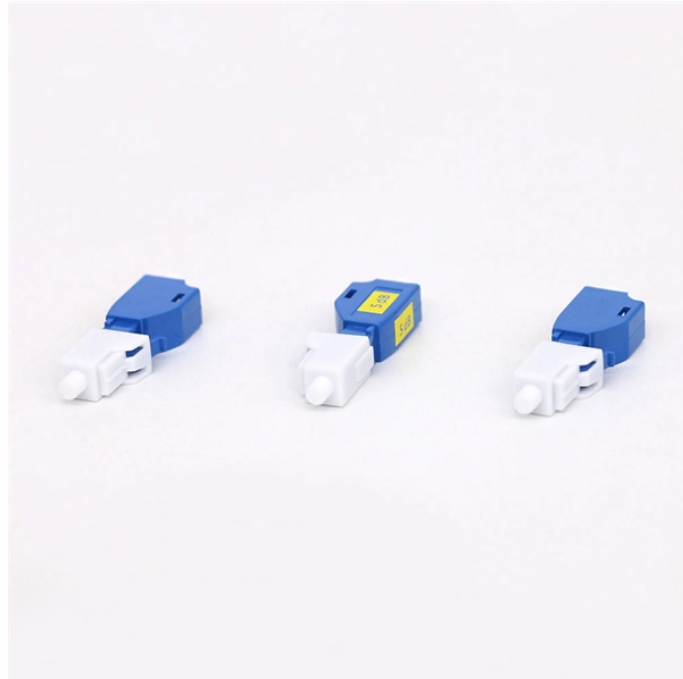

## Network Fiber Optic Switch SFP Module

## Network Fiber Optic Switch SFP Module

SFP module, short for small form factor pluggable, is a standardized interface module used in switches, routers, firewalls, server NICs, and other network devices to support different ...

An SFP switch uses Small Form-Factor Pluggable (SFP) modules to form a network switch for high-speed connectivity between devices. These interchangeable modules support various ...

The SFP network switches on this page are intended for use with large fiber optic networks with limited Ethernet connectivity. If you are looking for SFP switches that are ideal for “blended” networks of ...

An SFP module is a small, pluggable optical transceiver that fits into the SFP port of a networking switch or other device. Sometimes, it is known as the mini-GBIC (gigabit interface ...