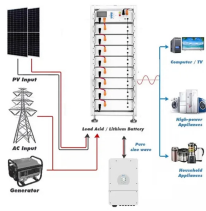

This Wall Mount Bracket is ideal for situations when you want to mount a single piece of equipment, but don't want use an entire relay rack. This bracket mounts to a wall using standard 16" spaced studs or ...

Push your network to the max with high performance CAT6 Patch Panels 24 port, 1U from Cables N More Rack Mount!