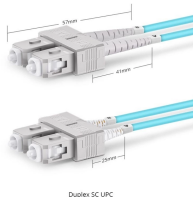

1U Cable Management Cambodia, Phnom Penh
Manufacturer, Supplier, Based in Cambodia, GV
Industries Sdn Bhd has supplied equipment racks
and metal enclosures, providing high-quality ...