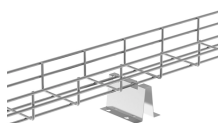

CBS News offers breaking news coverage of
today's top headlines. Stay informed on the
biggest new stories with our balanced, trustworthy
reporting.