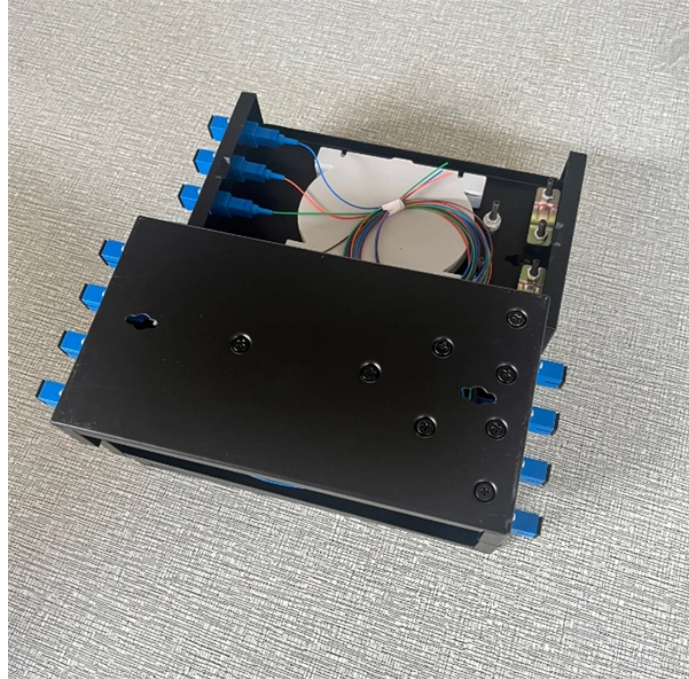

## New Zealand Cable Tray Pricing Company

NEW ZEALAND CABLE TRAY BUSBAR Distributor  
Distributor Part # Manufacturer Description Price  
Qty. BuyNow

As a less-expensive alternative to conduit, a stronger alternative than wire basket, and superior to generic tray, Snap Track saves on labor and reduces total installed costs.

The standard length of a piece of cable tray is 2500mm but this can be fabricated in smaller length or maximum upto 3000mm. Width of tray is anything between 150mm and 750mm.

Steel & Tube offer a full range of cable trays and cable ladders suitable for all cable containment, and additionally can provide full take-offs from plans through to a ...