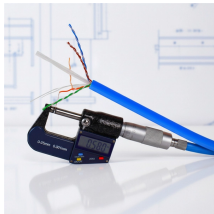

Thomas & Betts offers a wide range of cable tray wiring systems for you to choose from. They are Reliable, Adaptable, Low-Maintenance, Low-Cost and Safe choices. Cable tray wiring systems offer ...