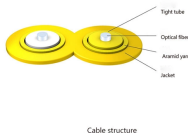

## New cable trays and pipes

Shop Our Inventory Of Cable Tray And Fittings Online. Graybar Is Your Trusted Distributor For Conduit, Raceway And Cable Support.

Cable trays and baskets are designed to help support and route cable bundles in an organized manner along ceilings or walls. Shop for cable tray systems now.

Streamline cable management with our cable trays and fittings. Browse our selection for reliable, durable options tailored to your project requirements.

At SWPC Fluid Solutions, we supply cable tray systems and tube/pipe clamps for virtually any commercial or industrial application. With unmatched quality and service, our inventory includes an ...

For ease of installation and accessibility, lay cable and hose in trays instead of pulling it through conduit or raceway. These tray systems allow excellent ventilation and prevent sagging while routing.

Discover the 2026 cost breakdown for cable trays compared to conduit and wire mesh. Compare material prices, labor savings, and performance to find your best value.

Cable Tray and Cord Reels Precision engineered. Constructed from high-quality welded steel wire, Cablofil® Wire Mesh Cable Tray is the result of decades of research and over 94,000 miles of ...