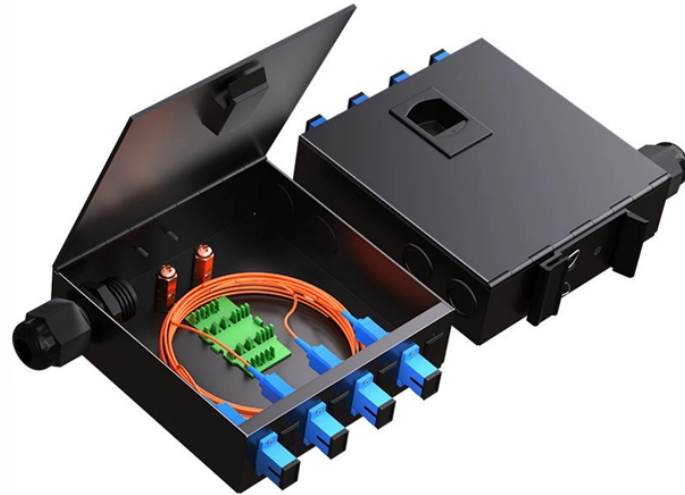

## Nicaragua Stock Fiber Optic Distribution Cabinet 12 Cores

With a maximum capacity of 12 cores and the ability to accommodate 3 pieces of 8-13mm cables, it provides ample space for your connectivity needs. What sets it apart is the innovative design that ...

Fiber Optic Distribution Box, 12 Port Wall Mount Enclosure with 12 SC APC Adapters, Singlemode, FTTH, IP65 Waterproof Outdoor/Indoor Use - 9.45" x 8.66" x 2.56"

Designed for the outside plant environment, these fiber hub cabinets provide a single distribution point to deploy FTTH in urban or dense neighborhoods. Providing distribution scalability from 12 to 864 ports, ...

The 12 cores plastic fiber optic distribution box provides a protected connection point for the feeder cable and drop cable in FTTH and FTTx networks. It integrates optical fibre splicing, splitting, distribution, ...

Buy high quality 12 core FC12 Type Fiber Terminal Box As distribution box for cable management from china fiber termination box supplier with free shipping to worldwide and competitve price.

An Optical Distribution Frame (ODF) 12C 1U is a compact, rack-mounted unit designed for organizing and managing fiber optic connections in a network. The "12C" signifies a 12-count configuration, ...