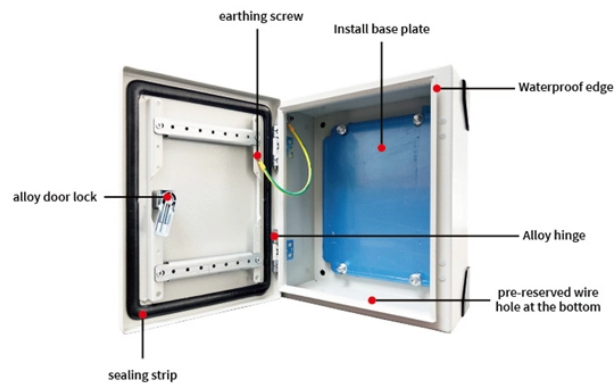

Non-direct-fusion terminal box

Non-direct-fusion terminal box

Safely conduct, connect and distribute energy in hazardous areas - with terminal boxes from R. STAHL. We offer bespoke, custom-made terminal boxes and terminal box combinations as well as standard ...

Midwest offers a full line of terminal boxes for 240 volt single phase and three phase, and three phase 600 volt ratings to meet your application requirements.

nVent HOFFMAN provides reliable solutions that are consistently in-stock to help protect electronic or terminal wire connections. Lead Time - View accurate lead times to plan your delivery expectations. ...

For IIC or IIB hazardous areas, three series of flameproof terminal boxes allow safe installation of distribution networks, especially in very harsh ambient conditions.

A large variety of small enclosures: polycarbonate enclosure PK, aluminum enclosure GA, small enclosure KX, carbon steel in the terminal box versions with and without a flange, e-boxes, ...

Eaton's Crouse-Hinds CEAG GHG7 junction and terminal boxes provide reliable solutions for Ex-e and Ex-i hazardous area applications. Designed for measuring and control, they serve as a secure link ...