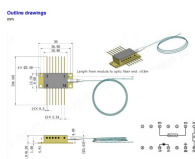

When fitting cable trays and their accessories, the products are cut on site to create changes of direction, adjust sections, etc. Damage can also occur during handling; as a result, both the ...