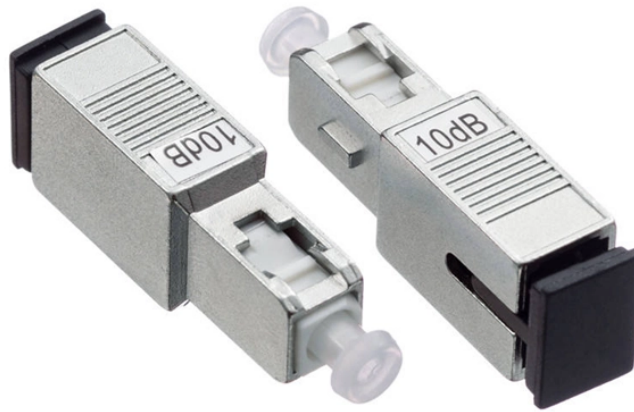

North Africa Antioxidant Cable Tray Specifications

North Africa Antioxidant Cable Tray Specifications

The document provides a technical data sheet for cable trays including ladder and ...

Cable tray length is selected based on the load to be supported, the distance between the supports (also referred to as the span), and handling and installation constraints.