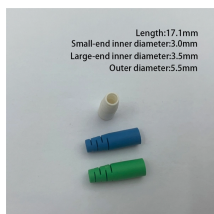

Cable trays, covers and accessories for solar and electrical installations. Fast installation, high corrosion resistance and documented quality. Supplied to certified installers.