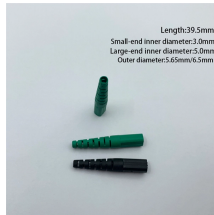

CABLE- AND SURGE ARRESTER CROSSBARS All crossbars made by EL-tjeneste AS are anodized with a dark brown color, this helps corrosion resistance and make them less visible in surrounding ...