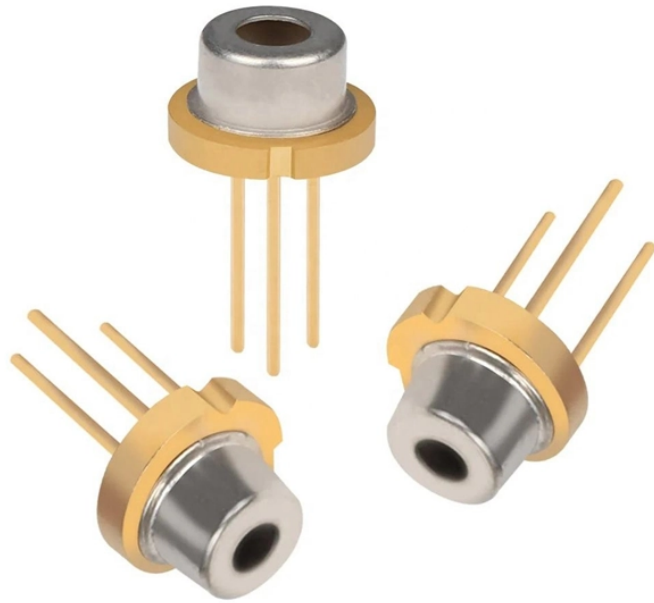

Norwegian Precision Power Supply Unit

Norwegian Precision Power Supply Unit

HMR130023 is a 1300V/23A, 10kW HMR series multi-range DC power supply that provides dependable performance for ATE applications requiring a wide output voltage and current in a compact 3U form ...

A precision power supply delivers ultra-stable, low-noise DC power for applications where accuracy is critical. Designed for high-resolution measurements and sensitive electronics, it ensures reliable, ...