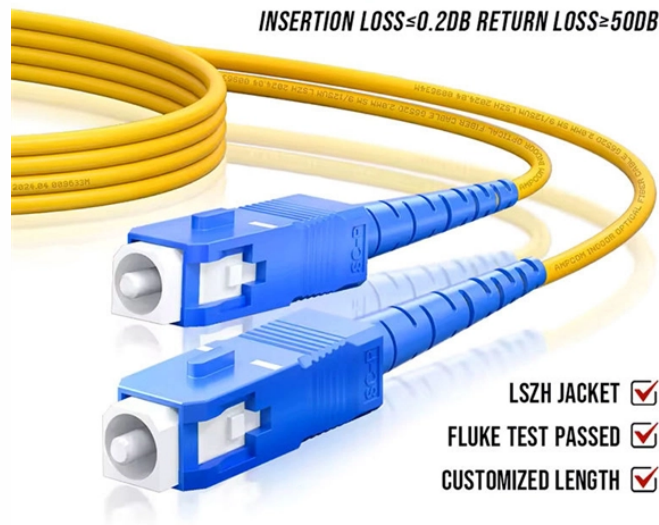

## Overview

PLANET GPN-100 is a GPON Optical Network Terminal (ONT) equipped with one GPON port and one Gigabit Ethernet RJ45 interface. As a leading telecommunications equipment manufacturer, Fiberhome produces a wide range of ONTs designed to convert optical signals transmitted over fiber cables into. The TAA compliant Tellabs FlexSym® Optical Network Terminal 205 (ONT205) offers 5-ports of Ethernet and multiple deep fiber mounting options. The Tellabs FlexSym ONT205 provides flexible and symmetrical extended Ethernet connectivity over a 10 gigabit passive optical network at multi-rate 1G, 2. 5G. From residential to business to multi-dwelling units, our extensive portfolio of ONTs supports any deployment scenario with industry-leading voice, data and video capabilities. Our next generation of multigigabit XGS-PON optical network terminals (ONTs) is here and ready to support the most. nd smart choice for the new enterprise LAN. This evolutionary ONT can be integrated inside office urniture or mounted securely inside a wall. Its paintable and changeable faceplate sets a high standard for mat hing a wide range of interior office decors. Free shipping on many items | Browse your favorite brands | affordable prices.

ONT stands for Optical Network Terminal. It is the final endpoint device in a Fiber-to-the-Home (FTTH) network, translating light pulses from the fiber optic line into electrical Ethernet signals.

Optical network terminals provide a seamless bridge between fiber optic and Ethernet networks. Discover plug-and-play convenience and auto-negotiation features.

ONT stands for Optical Network Terminal. An ONT is a device that translates light signals sent through fiber optic cables into data that your devices can understand and use.

An Optical Network Terminal (ONT) is a critical device in fiber-optic networks, enabling high-speed, stable connectivity for homes, businesses, hotels, and smart infrastructure projects.