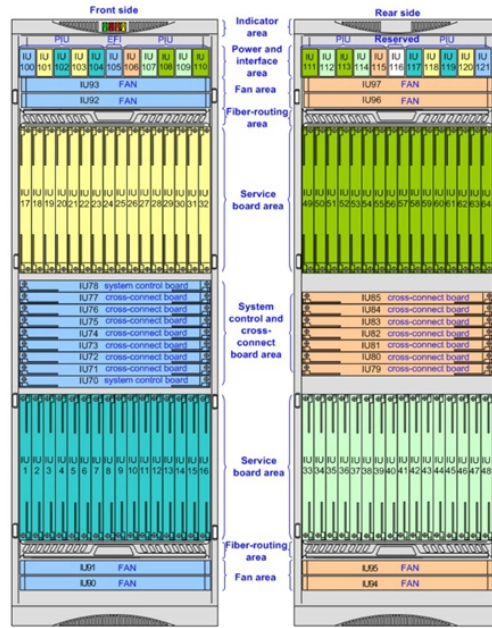

OTDR Optical Time Domain Reflectometer VFL

OTDR Optical Time Domain Reflectometer VFL

Optical Time Domain Reflector (OTDR) is an instrument that understands the uniformity, defects, fractures, joint coupling and other properties of optical fibers through the analysis of ...

OTDR-Optical Time Domain Reflectometer is a portable optical fiber fault locator that can use OTDR components and more powerful software analysis tools to quickly detect the location and type of ...

The integrated VFL provides a safe level of red laser light to visually locate fiber faults within the OFL100 deadzone. The VFL can be used to confirm continuity of improperly labeled or not labeled fiber optic ...

The OTDR-3600 Optical Time Domain Reflectometer is a powerful fiber optic testing multitool that includes an Optical Power Meter (OPM), an Optical Laser Source (OLS), a Visual Fault Locator ...

A Visual Fault Locator (VFL) and an Optical Time Domain Reflectometer (OTDR) are both essential tools for fiber optic testing, but they serve different purposes. While a VFL is ideal for ...

This guide compares three core instruments — the OTDR (Optical Time Domain Reflectometer), the optical power meter (used with a light source), and the Visual Fault Locator (VFL) — so you can ...

Frequently Asked Questions About An Optical Time Domain Reflectometer An optical time domain reflectometer, or OTDR, is a device that tests the integrity of a fiber optic cable, as well as the loss ...