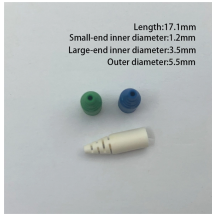

These laser diode sockets are ideal for OEM-type implementations and are compatible with our selection of Ø3.8 mm, Ø5.6 mm, Ø9 mm, and TO-5 laser diode packages. All of these sockets are ...

Note: 7pin socket has a lot of size specifications, accept customization (please send us dimensional drawings), thank you!

FSHH-7-07 7pin LD detection laser diode test socket ROSA/TOSA/BOSA socket in online-store aliexpress . Large selection of Computer Components & Office in United States, United ...

Accommodates most any TO package format with pin circle options of .079" (2.0 mm) or .100" (2.54 mm), including popular laser diode devices 3 and 4 lead options available