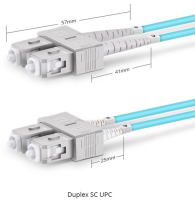

CableWholesale has a wide selection of wall patch panels to set up your network connections, including wall mount keystone patch panels. Shop now!