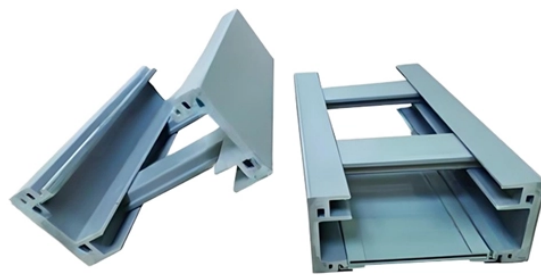

Optical Distribution Box Distribution

Overview

A fiber distribution box (FDB) is a passive enclosure that provides secure splicing, termination, and distribution of optical fibers. In FTTH, FTTB, and other fiber access networks, terms such as Fiber Optic Termination Box, Fiber Distribution Box (FDB), and ODF (Optical Distribution Frame) are frequently mentioned. Distribution boxes are especially essential for FTTH networks, where they enable the efficient connection and management of optical fibers from a central. Fiber distribution box is suitable for the wiring connection of optical cable and optical communication equipment, through the adapter in the wiring box, the optical jumper leads the optical signal, and realizes the optical wiring function. To ensure consistent performance and longevity, it is essential to adhere to strict technical specifications.

Optical Distribution Box Distribution

The fiber distribution box, a crucial component in optical fiber networks, serves a dual purpose of managing and protecting optical fibers while facilitating their efficient distribution.

OTRANS is a leading fiber optic distribution box manufacturer. We offer a wide range of 1-24 core FDB boxes and ODF cabinets for indoor/outdoor FTTX deployment. Durable, IP65 rated, and easy to ...

Get eye-catching styles and supplies for everyone. Shop Target for optical products at great prices. Free shipping on orders \$35+ or free same-day pickup in store.

Fiber distribution box is made of high-strength engineering plastics, anti-UV, anti-aging ability. The distribution box is sealed adopts buckle + two screw type structural seals, and the left and right ...