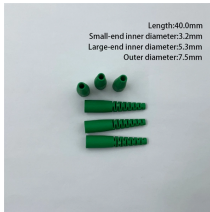

Besides, this is a very small footprint switch that can be velcro mounted just about anywhere. Versatile ApplicationsWith 8 x 10G SFP+ port and multiple managed functions, this switch can be used in ...