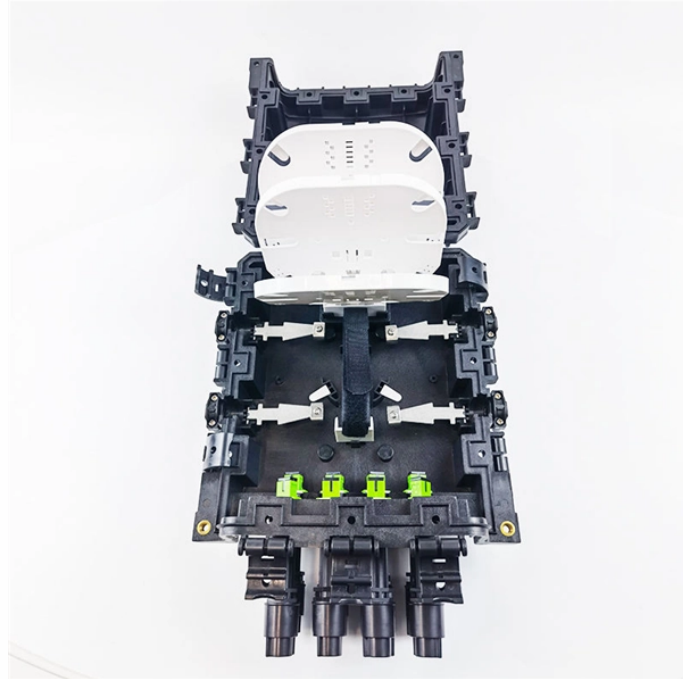

### Overview

The transceiver is available as a mini-GBIC form factor, making it ideal for environments that require many fiber connections by taking up less space in your cabinet and/or computer room.