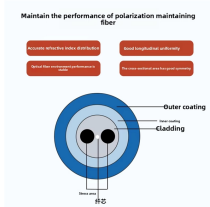

These are the best affordable optometrists in Santa Rosa, CA: Site for Sore Eyes - Montgomery Village Empire Optometry & Eyewear Target Optical Family Optometry Center of Santa Rosa People also ...