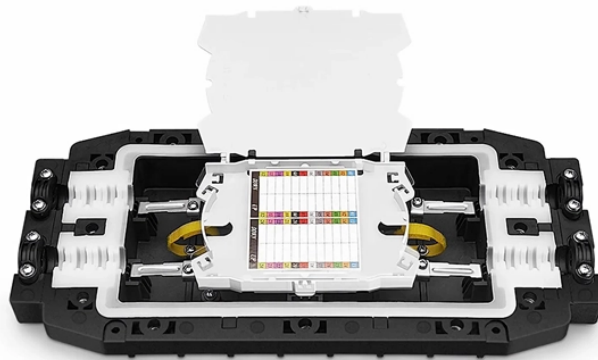

Optical Transmission Network Otn

Overview

OTN—or Optical Transport Network—is a telecommunications industry standard protocol— defined in various ITU Recommendations, such as G. 798 —that provides an efficient way to transport, switch, and multiplex different services onto high-capacity wavelengths across the. Function diagram 200 Gbit/s transponder/muxponder, aggregating 4x40 Gbit/s and 4x10 Gbit/s into a single 200 Gbit/s /OTU2C standard OTN trunk. Key elements of OTN include: Standardized framing (the “digital wrapper”): OTN adds overhead. This is where the Optical Transport Network (OTN) plays a critical role. It is typically deployed over Dense Wavelength Division Multiplexing (DWDM) but can also operate as a standalone digital transport layer. At its core, OTN is built around the principle of transporting client signals over a robust optical infrastructure, ensuring high reliability, and.

Optical Transmission Network Otn

The Optical Transport Network (OTN) is a transmission system on optical fiber. The solution based on Wavelength-Division Multiplexing (WDM) and Time-Division Multiplexing (TDM) allows to use the ...

An optical transport network (OTN) is a digital wrapper that encapsulates frames of data, to allow multiple data sources to be sent on the same channel. This creates an optical virtual private network ...