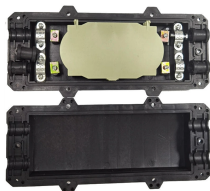

An Optical Distribution Frame (ODF) is a dedicated unit designed to organize, terminate, and interconnect fiber optic cables. It brings together fiber ...

Learn how to efficiently manage and distribute optical cables using a fiber distribution box. Explore protective sheath and organized distribution.