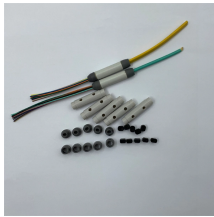

Notable films the company has produced include the I Know What You Did Last Summer, Cruel Intentions, Fast & Furious, Jump Street, and Sonic the Hedgehog franchises, and notable TV shows ...