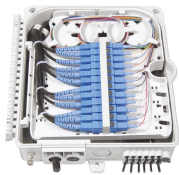

Leo Trading constantly strives to source materials that are suited to the unique environmental conditions of the Maldives, focusing on products with the least environmental impact. Our products are regularly ...