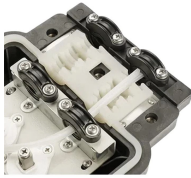

This indoor/outdoor cable has a water blocking aramid yarn strength member surrounding the fiber optic strands and a UV resistant outer jacket making it a very versatile and perfect choice for a large ...

Corning FREEDM® One unitized plenum cables are flame-retardant, UV-resistant, indoor/outdoor cables designed for aerial and duct applications with no need for a transition splice when entering the ...

Fiber cable assembly, indoor/outdoor, singlemode, riser, loose tube, 2mm - 36" breakout, SC, SC, simplex, built to specified length, with pulling sheath.

Contact Us

For more information, pricing, or custom solutions, please contact us:

Website: <https://indzawo.co.za>

Email: sales@indzawo.co.za

Phone: +27 71 296 8473

Address: 22 Quantum Street, Midrand, 1685, Gauteng, South Africa

This document is for informational purposes only. Specifications subject to change without notice.