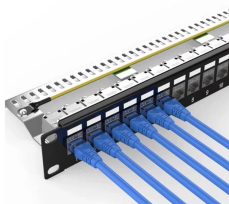

Need help? Explore a diverse selection of fiber optic solutions including internet cables, digital audio extensions, and replacement cords for all your connectivity needs.

These pre-terminated fiber optic assemblies are perfect for headend termination, fiber rack systems, multi-floor deployments, and intra-building backbones, ...

These pre-terminated fiber optic assemblies are perfect for headend termination, fiber rack systems, multi-floor deployments, and intra-building backbones, meeting plenum installation standards.

Outdoor OS1 single-mode fiber cable with simplex LC UPC connectors.