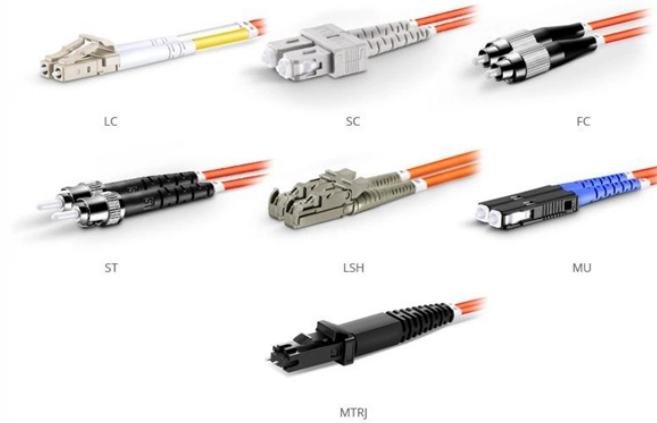

Outdoor Single-Mode Fiber Optic Extension

OM1 Fiber Patch Cable Family

Outdoor Single-Mode Fiber Optic Extension

High-Speed Data Transmission: The Os2 SC/APC fiber optic internet cable extension ensures flawless optical signal transmission with no loss, facilitating rapid data transfer, making it an exceptional ...

This indoor/outdoor cable has a water blocking aramid yarn strength member surrounding the fiber optic strands and a UV resistant outer jacket making it a very versatile and perfect choice for a large ...

LC female / SC female Simplex Fiber Optic Adapter, Singlemode / Multimode, Metal Hybrid Housing. Extend your LC/SC Fiber Optic ...

Choose 6 strand single mode outdoor fiber optic cable by OS2 fiber, jacket, strength member, water blocking, drum length, and installation.